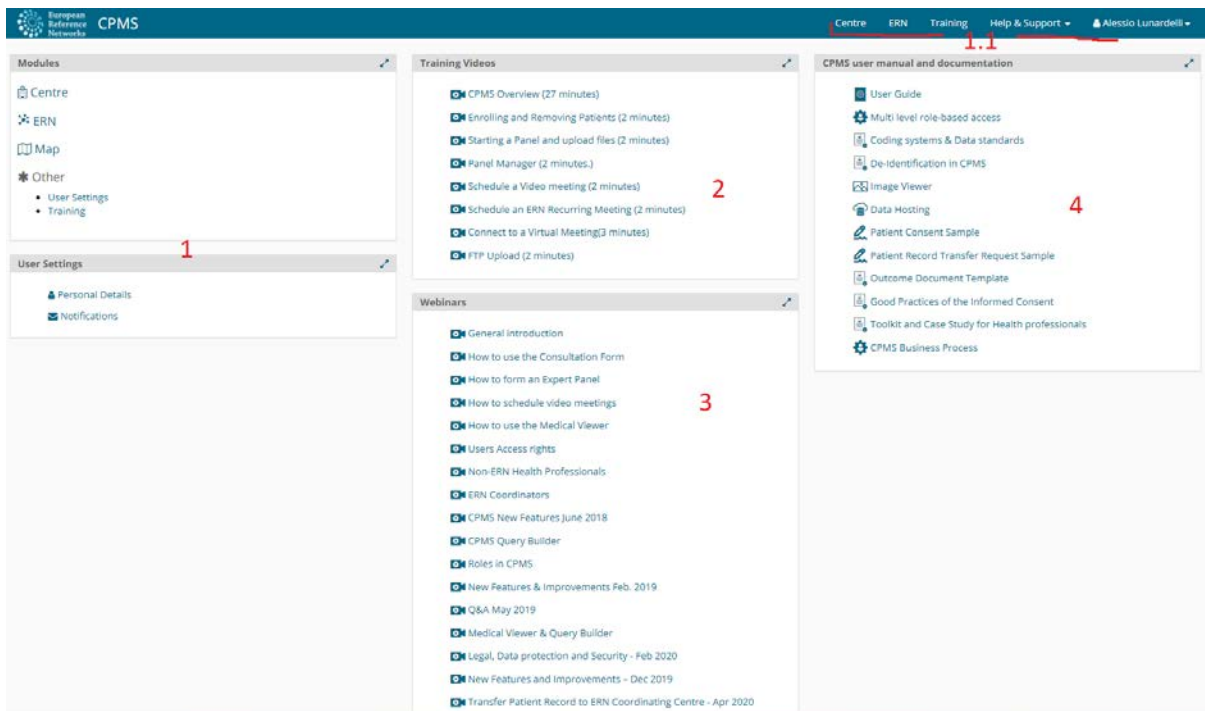

Overview of the CPMS Dashboard

- Once you login into CPMS via EU Login at link <https://cpms.ern-net.eu/login/>, you will see this screen:

1 – This is the area you select if you want to check panels of your Center or of the entire ERN Network. From this area, you can also go to your personal user settings such as email, name or tweak email notifications.

1.1 Menu for quick access to the most used area of the CPMS

- Pre-recorded quick training videos on how to use specific functions of CPMS
- Past webinars for CPMS for more in-depth discussions about the application.
- Technical documentations for CPMS.